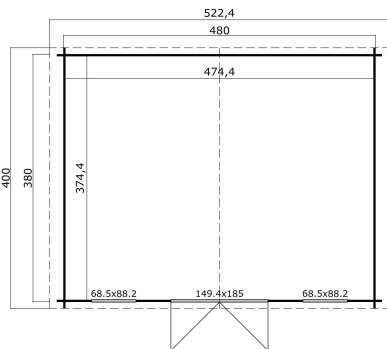

-  28 mm
-  3
-  9
-  **2 YEARS**

PACKAGING: 1 PALLET(S)

 630 x 118 x 47 cm
852 kg

EAN 4743329200824

DIMENSIONS

Floor area	17.76 m ²
Roof dimensions	5.22 x 4.00 m
Cubic volume	≈ 39.99 m ³
Wall height	≈ 1.94 m
Ridge height	≈ 2.56 m
Front overhang	≈ 10 cm

WINDOWS & DOORS

1 x Double door (SGA+28*)	149.4 x 185.0 cm
1 x Single window open inward (SGA*)	68.5 x 88.2 cm
1 x Single window open inward (SGA*)	68.5 x 88.2 cm

*SGA: Single Glazed Action

*SGA+28: Single Glazed Action with 28 mm Frame

ROOF & FLOOR

Roof boards	15x90 mm
Roof surface	21.60 m ²
Roof angle	≈ 14.7 °

* Optional roof covering available